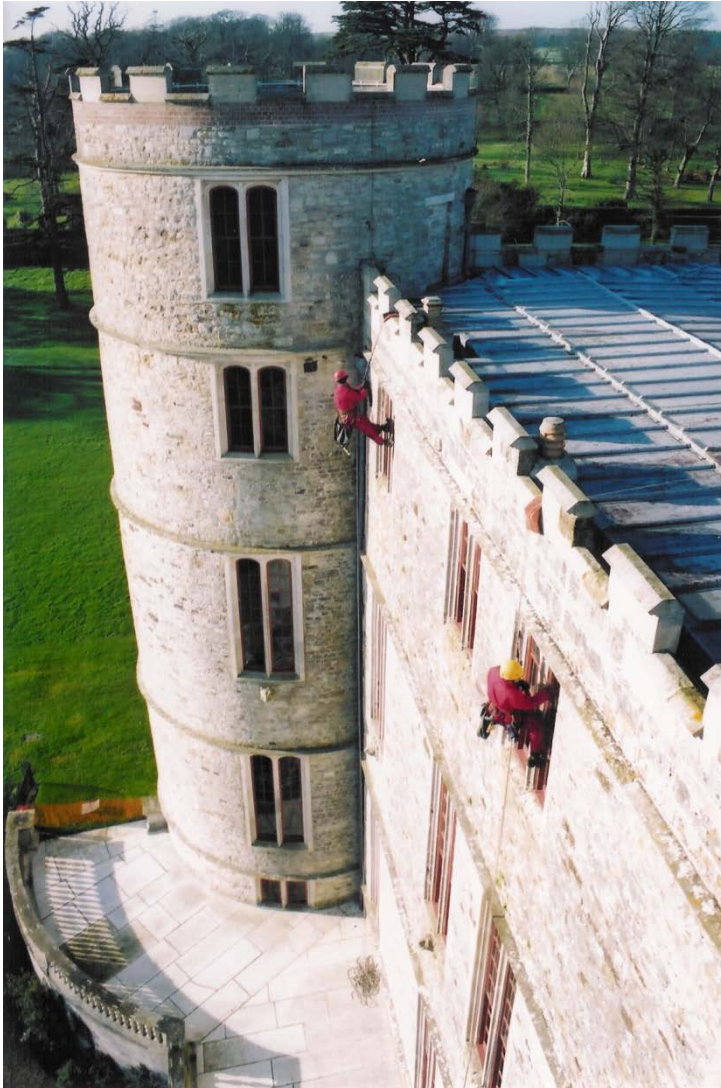

Lulworth Castle, Dorset.

The problem.

To undertake routine maintenance to the internal and external high-level areas without damaging the historic fabric of the castle.

Window cleaning at Lulworth Castle

The solution

Using skilled tradesmen with roped access training Vertical Technology are able to undertake the high-level maintenance without the need for costly scaffolding.

- Installing roped access anchor points and fall arrest lifelines.
- Cleaning windows, ledges, beams and difficult to reach surfaces.
- Painting window frames and lime-washing rendered surfaces.
- Conservation of historic metalwork.
- Safety netting
- Vegetation removal & weeding